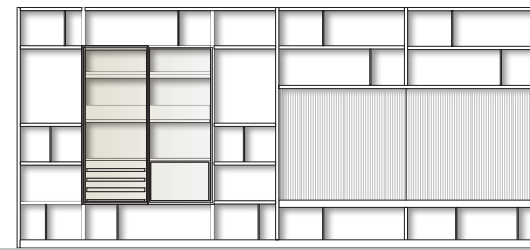

# INSPIRING SOLUTIONS FOR LIVING SPACES

Price list  
2023

505 UP System  
505 UP Sideboard  
Pass-Word Evolution  
Grid

**3% INCREASE**

**Molteni & C**

VALID  
FROM APRIL 1st 2023

Composition 1 p 10  
€ 11.866

Composition 2 p 14  
€ 19.431

Composition 9 p 40  
€ 14.140

Composition 10 p 46  
€ 9.113

Composition 3 p 18  
€ 15.844

Composition 4 p 22  
€ 11.239

Composition 11 p 48  
€ 10.771

Composition 12 p 50  
€ 9.663

Composition 5 p 24  
€ 20.112

Composition 6 p 28  
€ 22.957

Composition 13 p 52  
€ 17.031

Composition 14 p 54  
€ 11.546

Composition 7 p 34  
€ 7.729

Composition 8 p 38  
€ 4.950

Composition 15 p 58  
€ 10.012